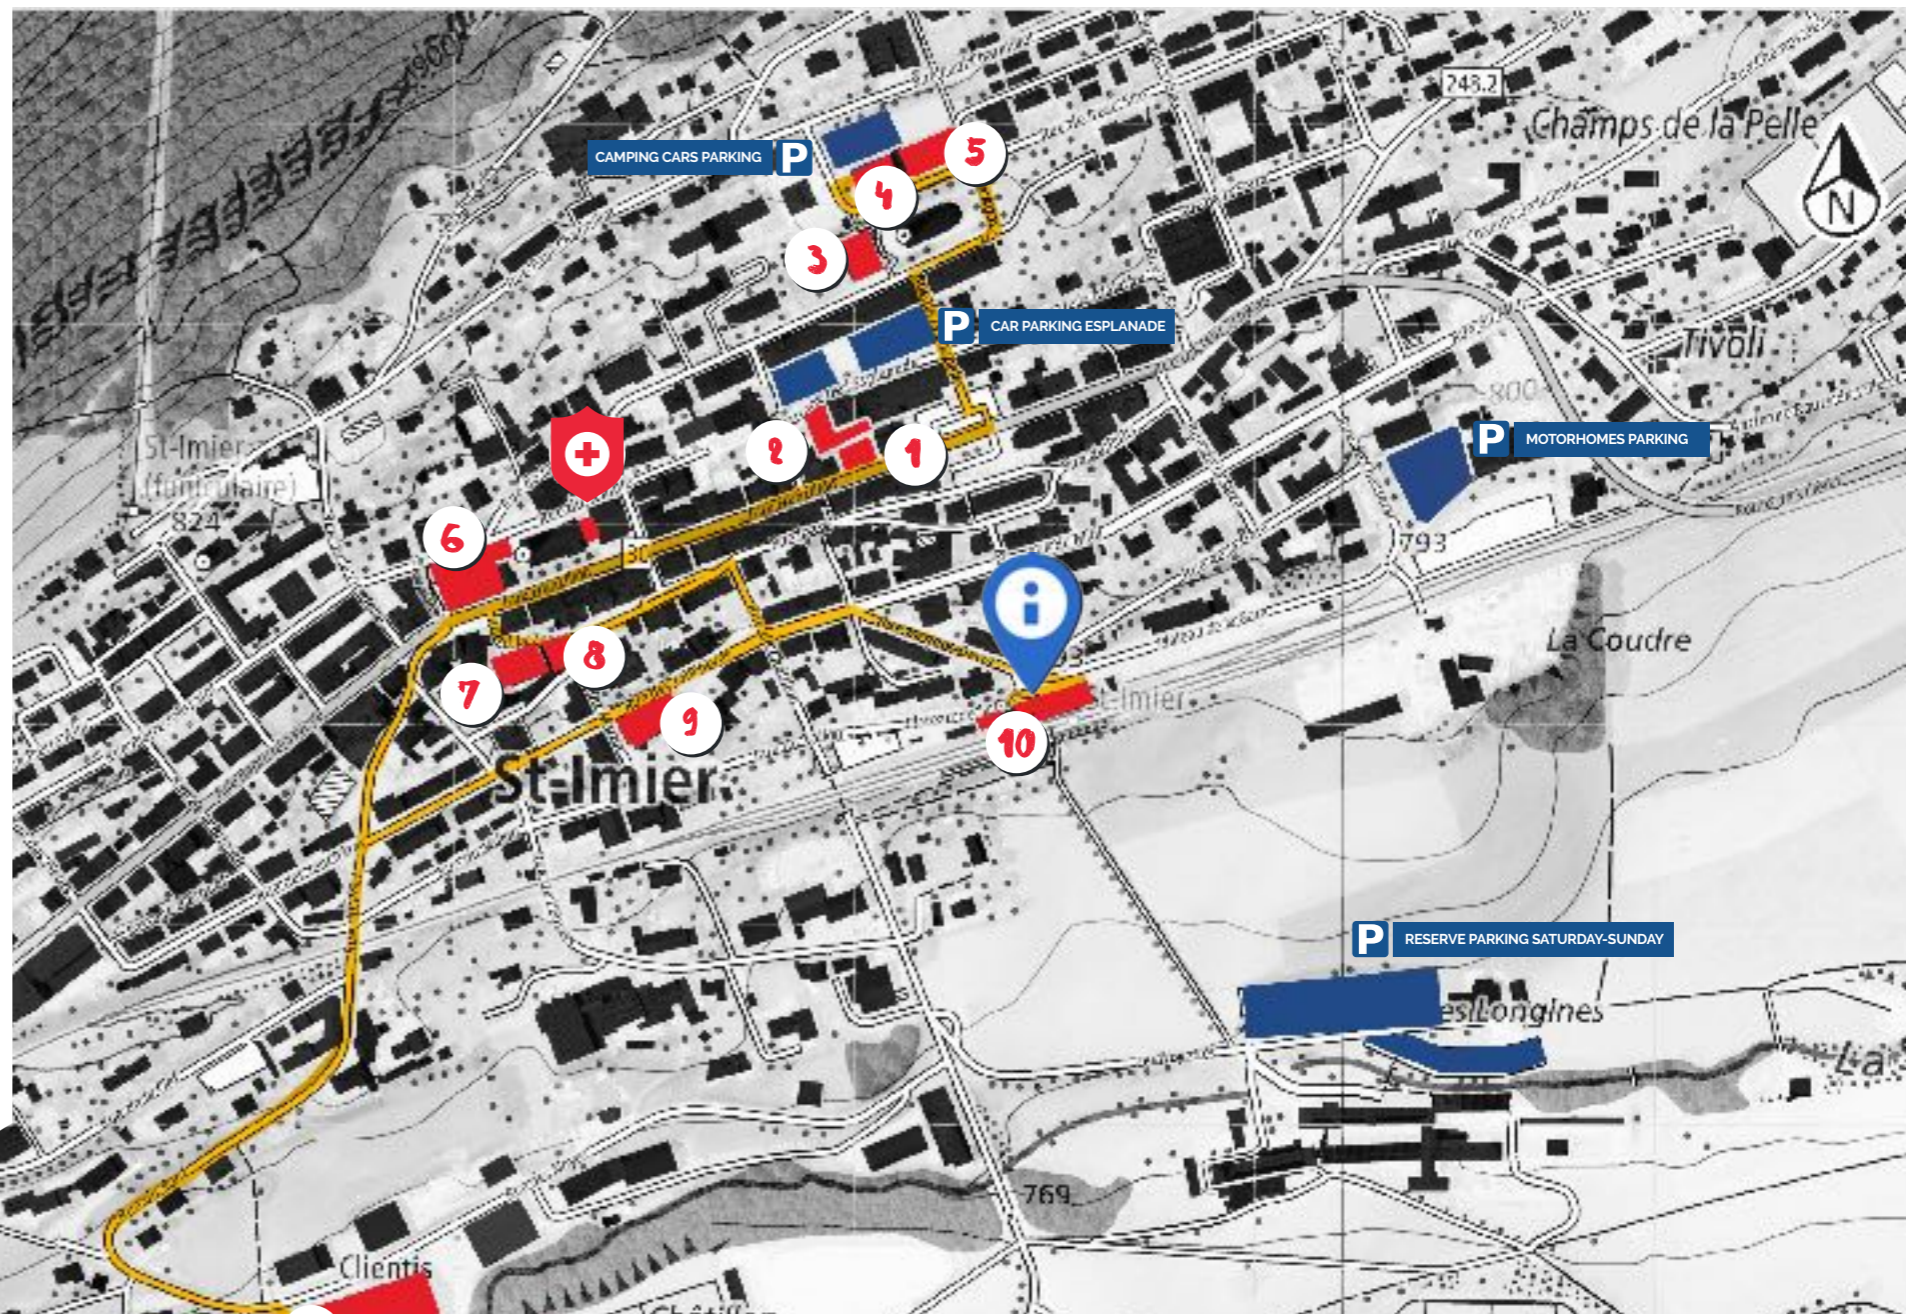

SAINT-IMIER

For wheelchair users, the pavements are high and the town very steep, so we advise you to drive on the road. A suggested route to link the various locations is shown in yellow on the map.

1 ESPACE NOIR -RUE FRANCILLON 29-

6 MARKET SQUARE

- Bar
- Wheelchair access
- Shows

7 CCL/CENTRE DE CULTURE ET DE LOISIRS -RUE D'LA ZOUC 6-

- Radio
- Conferences/workshops
- Theatre
- Exhibitions
- All areas on all floors are wheelchair accessible **(except the stage)**
- Wheelchair toilets

10 STATION/INFO POINT -PLACE DE LA GARE 4-

- WC+wheelchair WC
- Wednesday-Friday 9am-12pm and 1pm-4.45pm, Saturday 9am-12pm**
- Flyers Info

11 PATINOIRE -BEAUREGARD 2-

- Book fair
- Conferences/workshops
- Kitchens (100% vegan)
- Wheelchair access (except the bar upstairs)
- WC+wheelchair-accessible WC
- Showers

The campsites and dormitories are rest areas, so please respect your comrades' sleep.

First Aid Tent
-Rue Francillon 11/Rue du Temple 4-