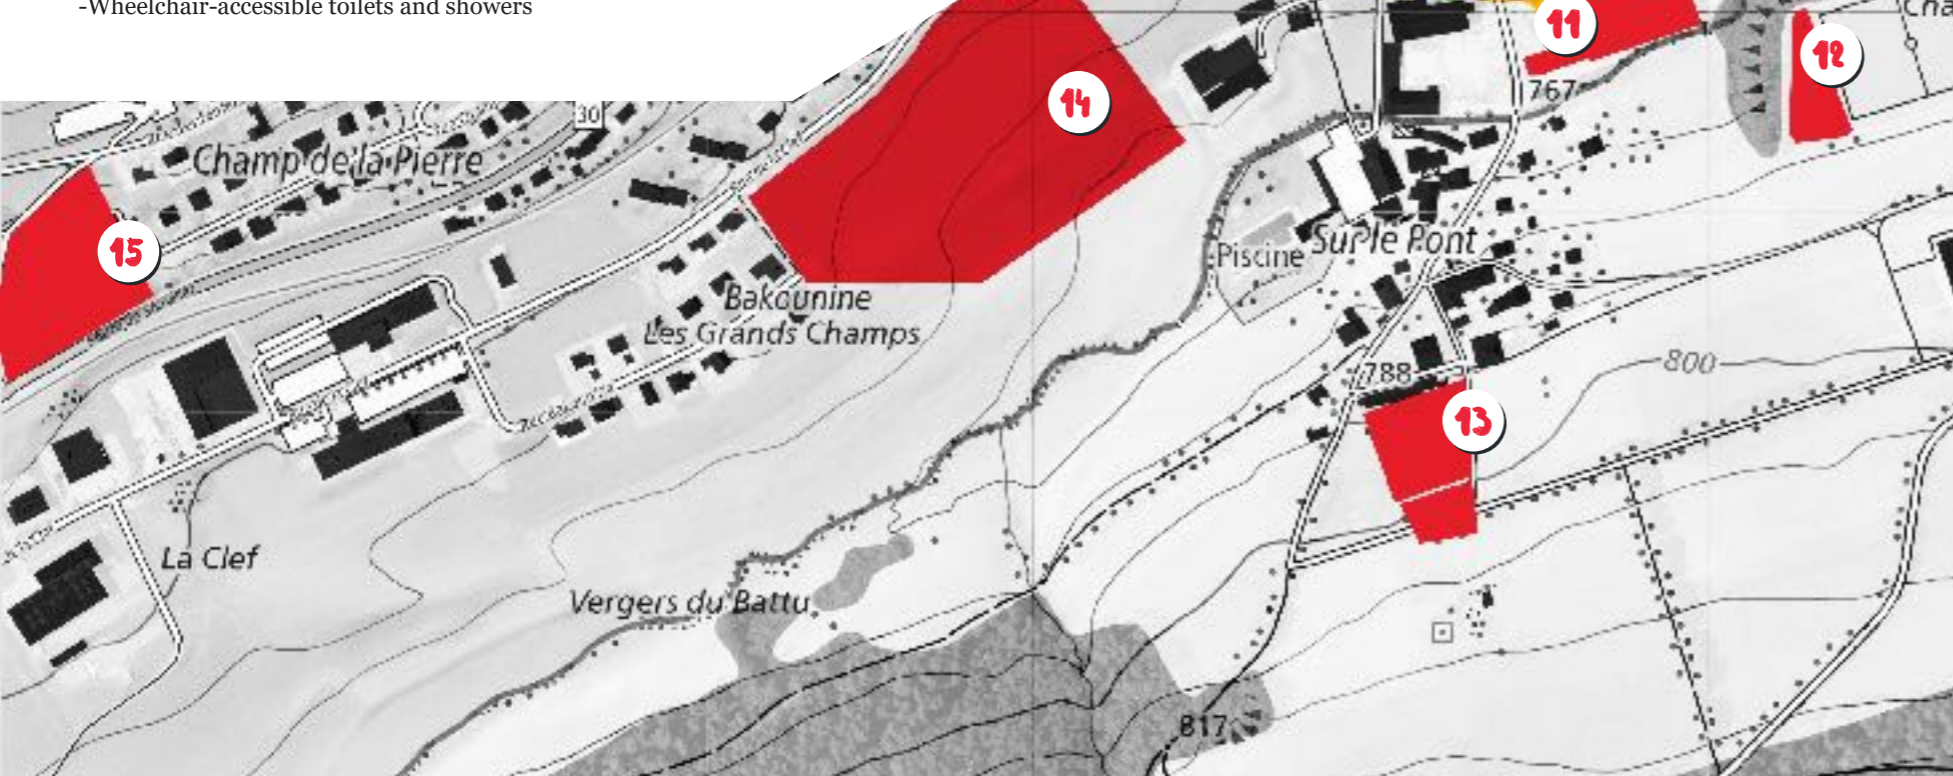

6 MARKET SQUARE

- Bar
- Wheelchair access
- Shows

7 CCL/CENTRE DE CULTURE ET DE LOISIRS -RUE D'LA ZOUC 6-

- Radio
- Conferences/workshops
- Theatre
- Exhibitions
- All areas on all floors are wheelchair accessible **(except the stage)**
- Wheelchair toilets

8 CARE ORT -RUE DE LA ZOUC 8-

- Care Team office
- Safe space
- Listening space
- Infokiosk about care

9 GREAT HALL -RUE SAINT-MARTIN -

- Bar
- Concerts
- Gluten-free kitchens
- Hybrid room for videoconferences
- Workshops/conferences
- Wheelchair access everywhere **(lift at main entrance)**
- WC + wheelchair WC